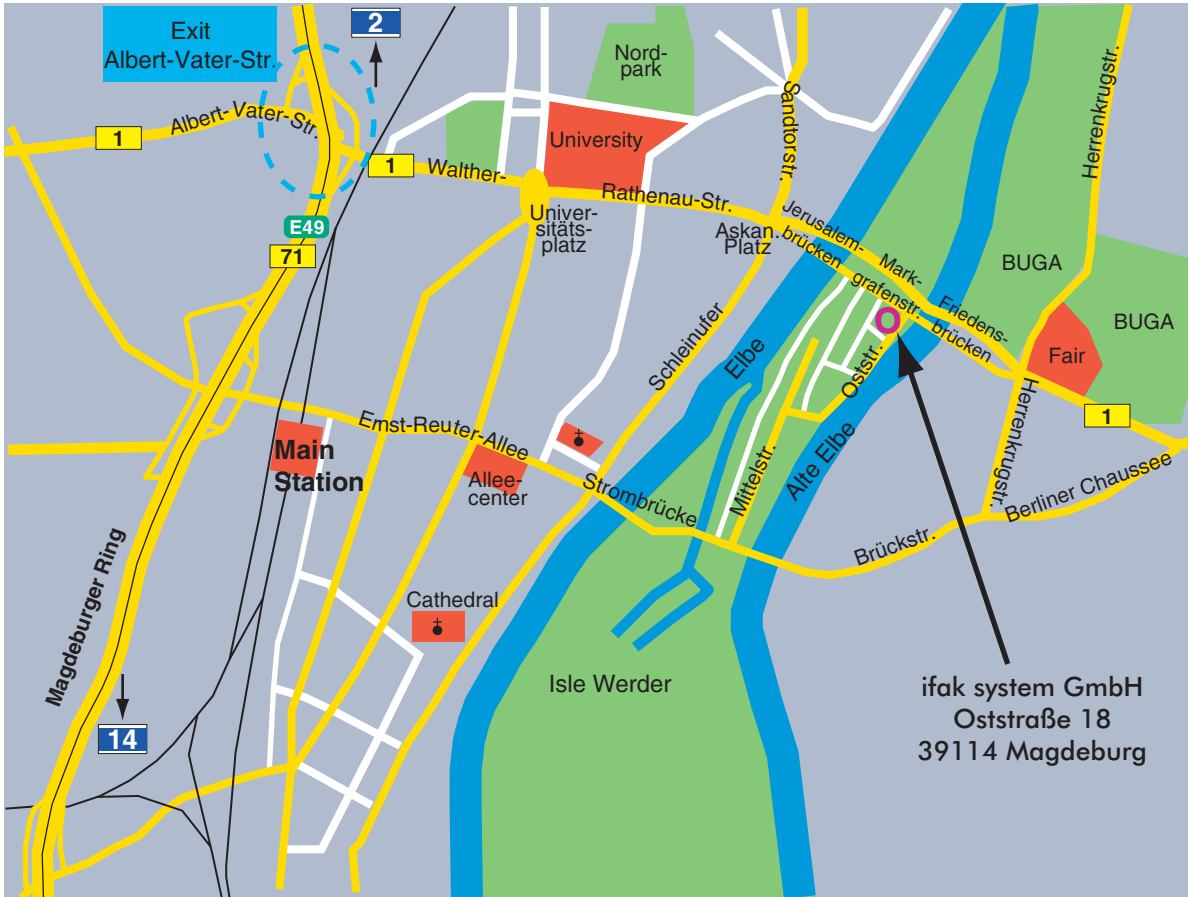

Journey from the north:

Drive on the highway A2 up to the exit Magdeburg Zentrum (AS70) and switch on the highway Magdeburger Ring (B 71) driving in direction Magdeburg Zentrum. Leave the road at the exit "Albert-Vater-Str.". Follow the route posting direction Burg/Desau B 1. Cross the river Elbe (Jerusalembrücken).

Journey from the south:

Drive on the highway A14 up to the exit Magdeburg Sudenburg (AS105) and switch on the highway Magdeburger Ring (B 71) driving in direction Magdeburg Zentrum. Leave the road at the exit "Albert-Vater-Str.". Follow the route posting direction Burg/Desau B 1. Cross the river Elbe (Jerusalembrücken).

Further for both directions:

The company is located between 2 bridges on a small isle. After the first bridge there are 2 traffic lights close together. Immediately after the second traffic light you have reached the company site on the right side. Turn right into the small road straightaway. This is already the Oststrasse. Please take the very first driveway on the right. This is the entrance to our facilities.

Alternatively you can turn right on the second traffic light. Then turn left on the first possibility and turn left again. You will find ifak system at the end of Oststrasse on the left side.