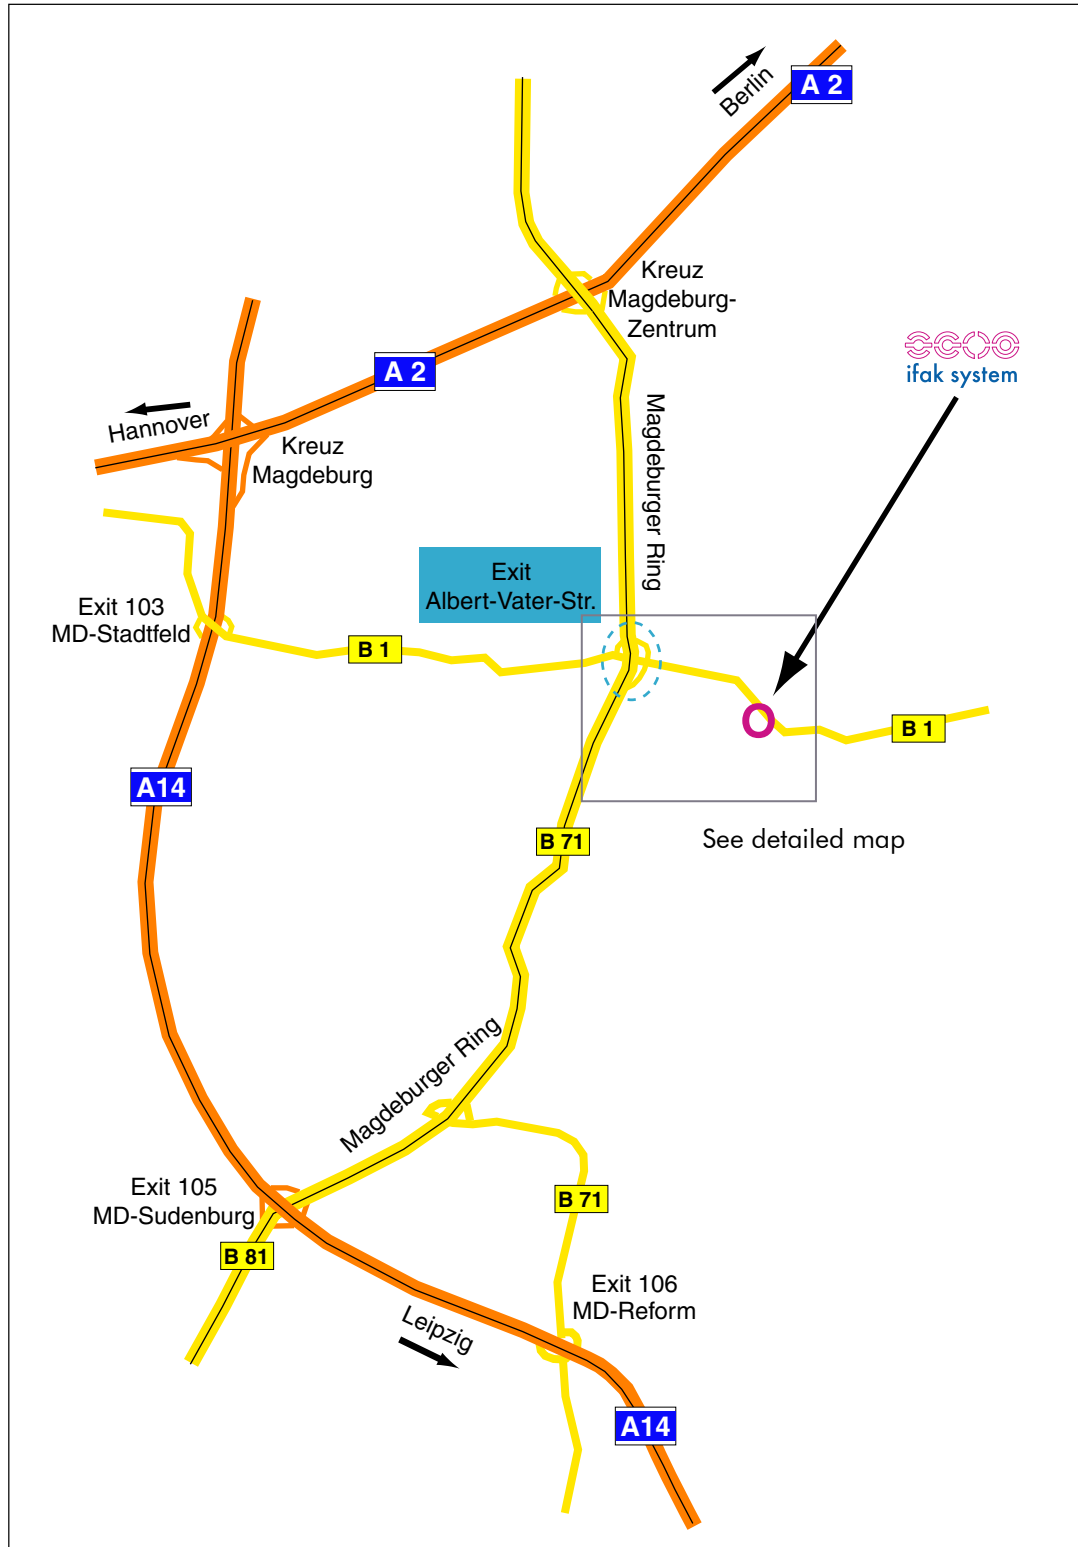

Journey Description – General Map

ifak system GmbH
Oststraße 18, 39114 Magdeburg
Tel. +49 - 391 - 544 563 - 0